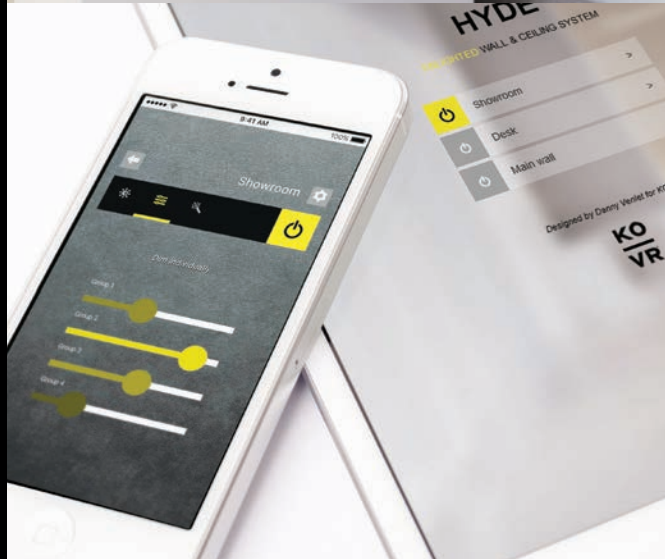

WIRELESS CONTROL

Our HYDE application makes control possible from any device with browser or via the mobile app.

EASY (DIS)MOUNTING

Ingenious solution for easy mounting and dismantling the panels from the tongue and groove system.